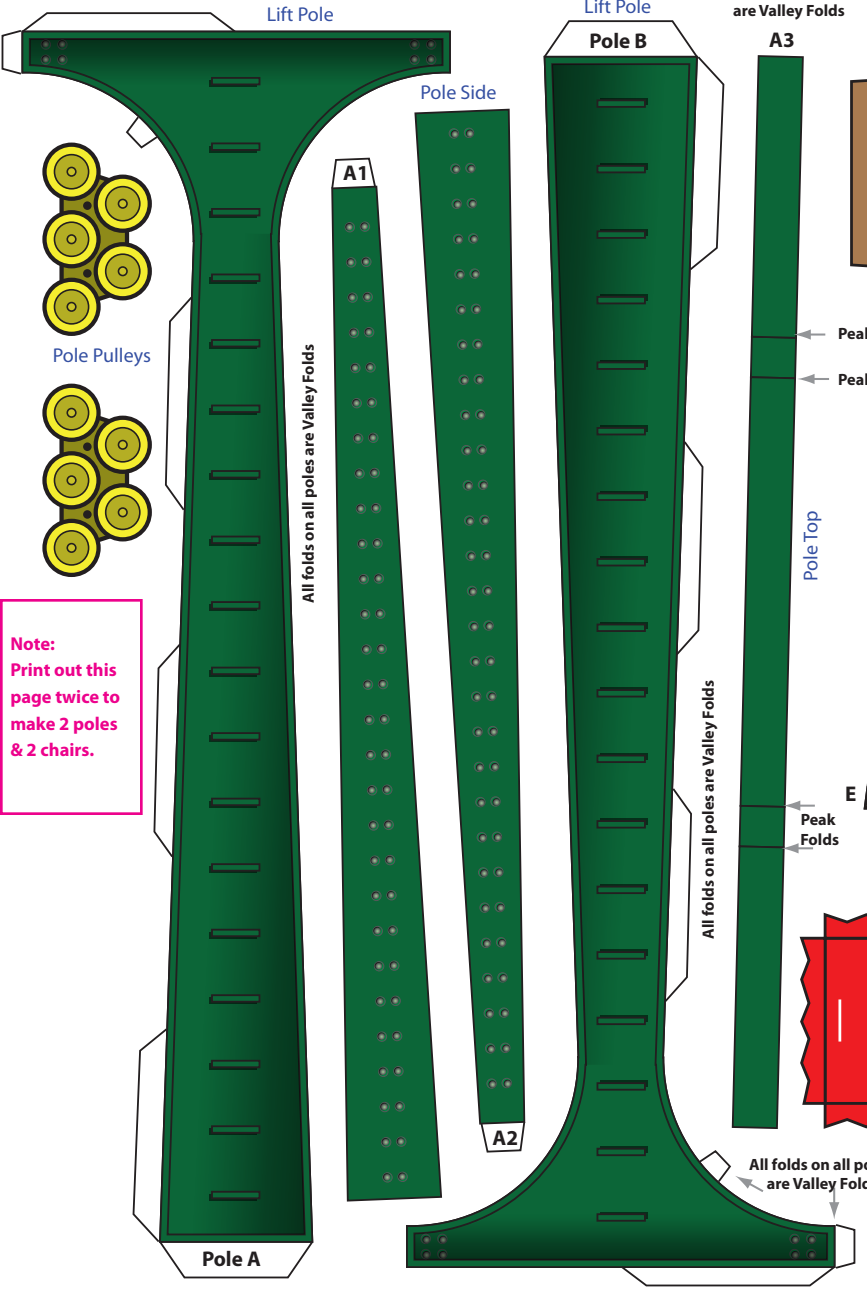

Build Your Own

## RAILROAD

Refer to Assembly Instructions Sheet

### 3-D Chair Lift to Miner's Mountain

## Parts & Pieces Sheet 17A

Note: Print out this page twice to make 2 poles & 2 chairs.

©Copyright 2012 Tweetsie Railroad. All rights reserved. Created by InsideNewCity.com

**Tweetsie Chair Lift to Miner's Mountain**