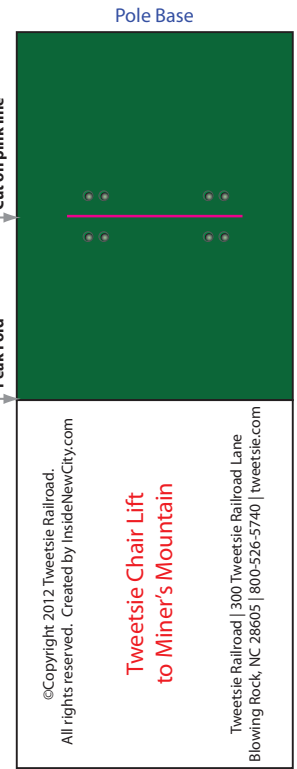

## Parts & Pieces Sheet 17A

Note: Print out this page twice to make 2 poles & 2 chairs.

©Copyright 2012 Tweetsie Railroad. All rights reserved. Created by InsideNewCity.com

**Tweetsie Chair Lift to Miner's Mountain**