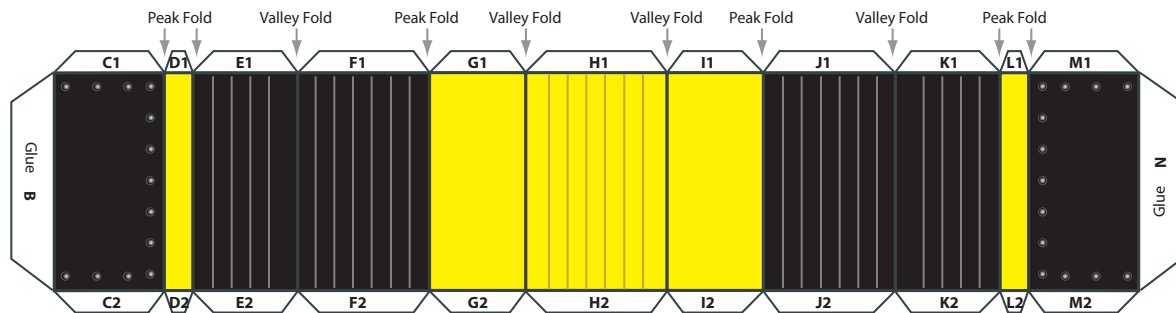

On Miner's Mountain at Tweetsie Railroad, **Mouse Mine #9 Cars** accommodate passengers taking a tour of North America's only cheese mine ... operated by Mordecai Morehead McMouse.

The inside Seats of the Mouse Mine Car