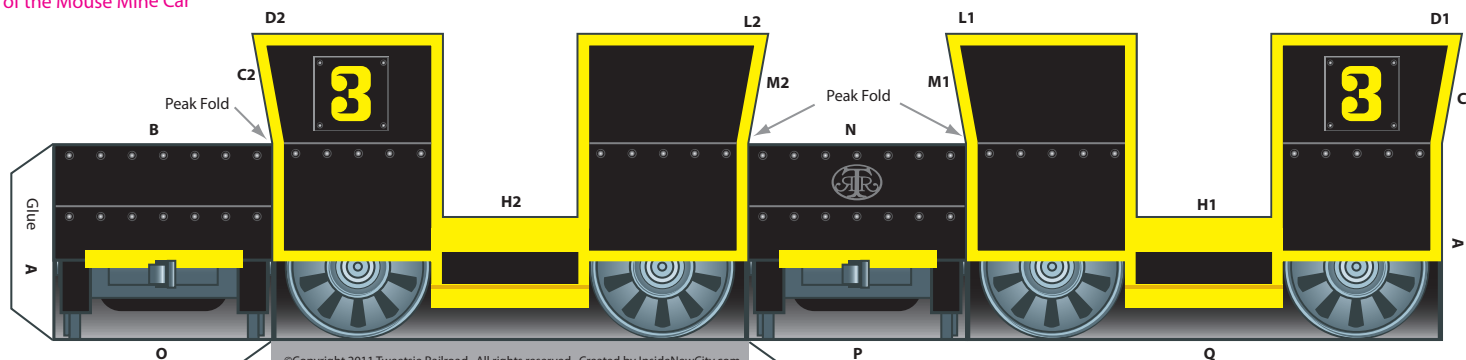

TWEETSIE.COM Visit our website to find out more about Tweetsie Railroad, and how to plan your next visit to our theme park for **YOUR** Wild West Train Adventure!

©Copyright 2011 Tweetsie Railroad. All rights reserved.
Tweetsie Railroad | 300 Tweetsie Railroad Lane
Blowing Rock, NC 28605 | 800-526-5740 | tweetsie.com