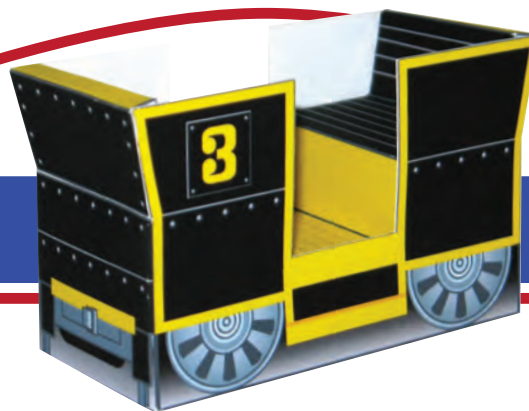

Build Your Own

TWEETSIE®

RAILROAD

Refer to Assembly Instructions Sheet

3-D Mouse Mine #9 Car

Parts & Pieces Sheet 8B

Tweetsie Mouse Mine #9 Car
Fast Facts Stand-up Plaque