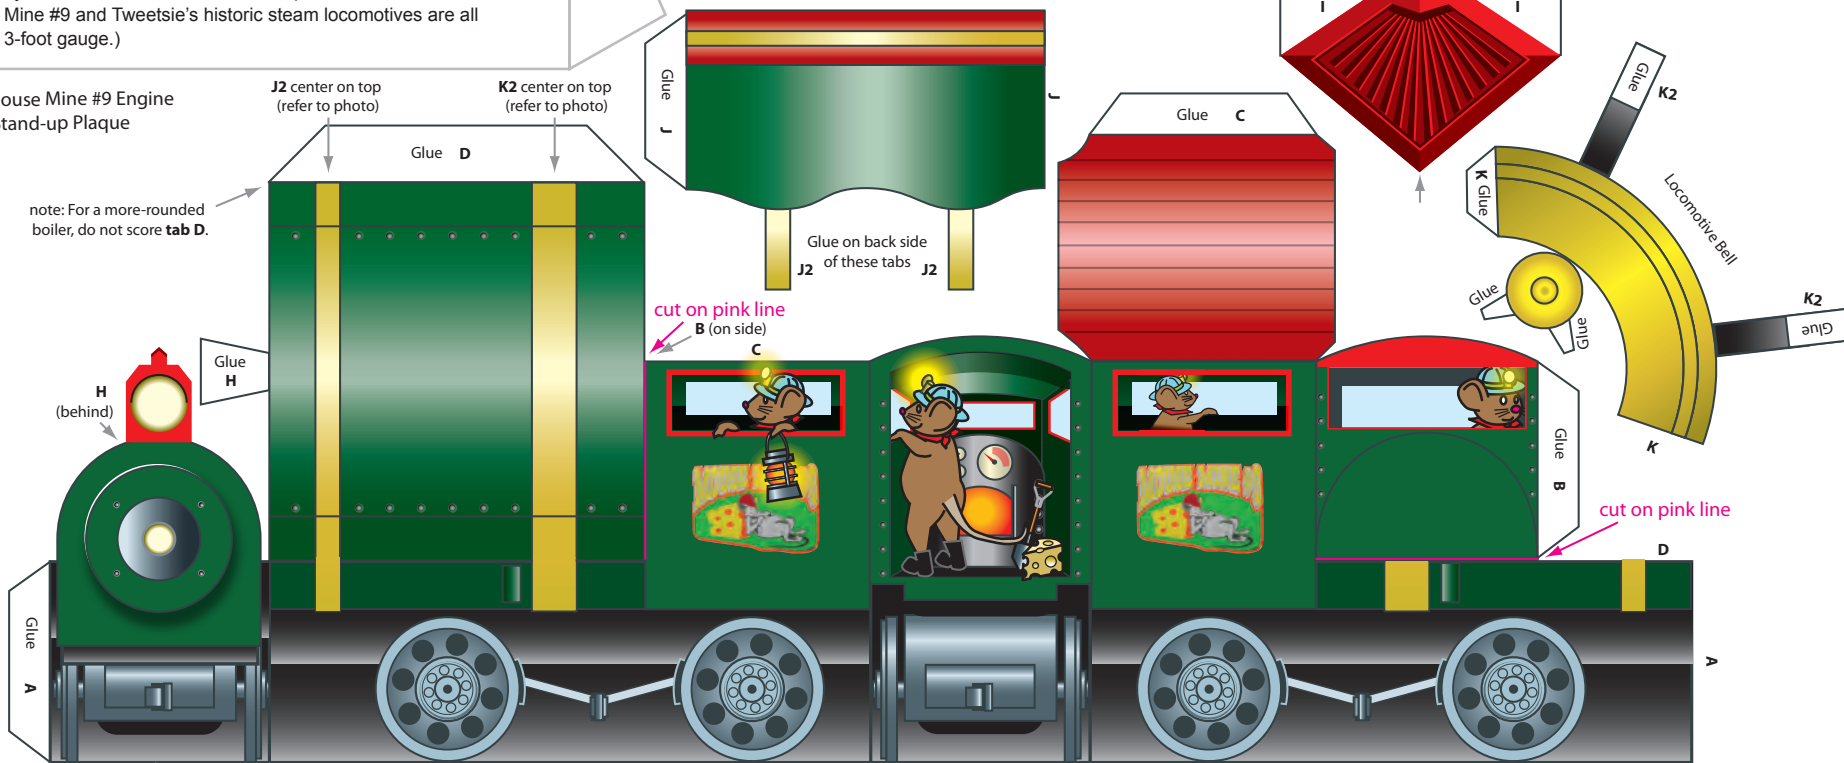

Build Your Own

TWEETSIE[®]

RAILROAD

Refer to Assembly Instructions Sheet

3-D Mouse Mine #9 Engine

Parts & Pieces Sheet 8A

TWEETSIE[®]
RAILROAD

Mouse Mine #9 Engine is located on Miner's Mountain at Tweetsie Railroad. This diminutive locomotive takes visitors on a tour of the **only cheese mine in North America** ... operated by Mordecai Morehead McMouse. (Little-Known Fact: Mouse Mine #9 and Tweetsie's historic steam locomotives are all 3-foot gauge.)

Tweetsie Mouse Mine #9 Engine
Fast Facts Stand-up Plaque

J2 center on top
(refer to photo)

K2 center on top
(refer to photo)

note: For a more-rounded boiler, do not score **tab D**.

©Copyright 2011 Tweetsie Railroad. All rights reserved. Created by InsideNewCity.com