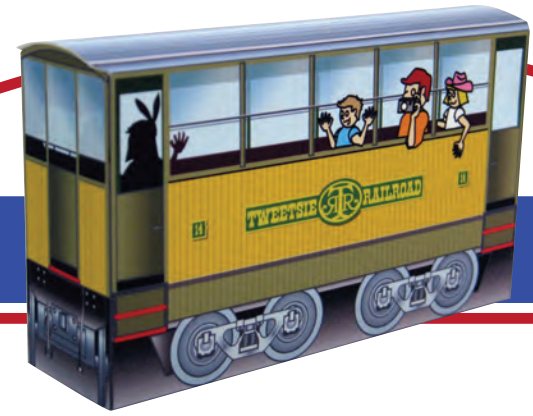

# TWEETSIE<sup>®</sup>

RAILROAD

3-D

### TWEETSIE<sup>®</sup>

RAILROAD

**Passenger Car Information:** To accommodate the growing number of visitors to the park in the late 1950's, Tweetsie Railroad added open "excursion cars" to the train, similar to the excursion cars used by the original ET&WNC for summertime sightseeing trips.