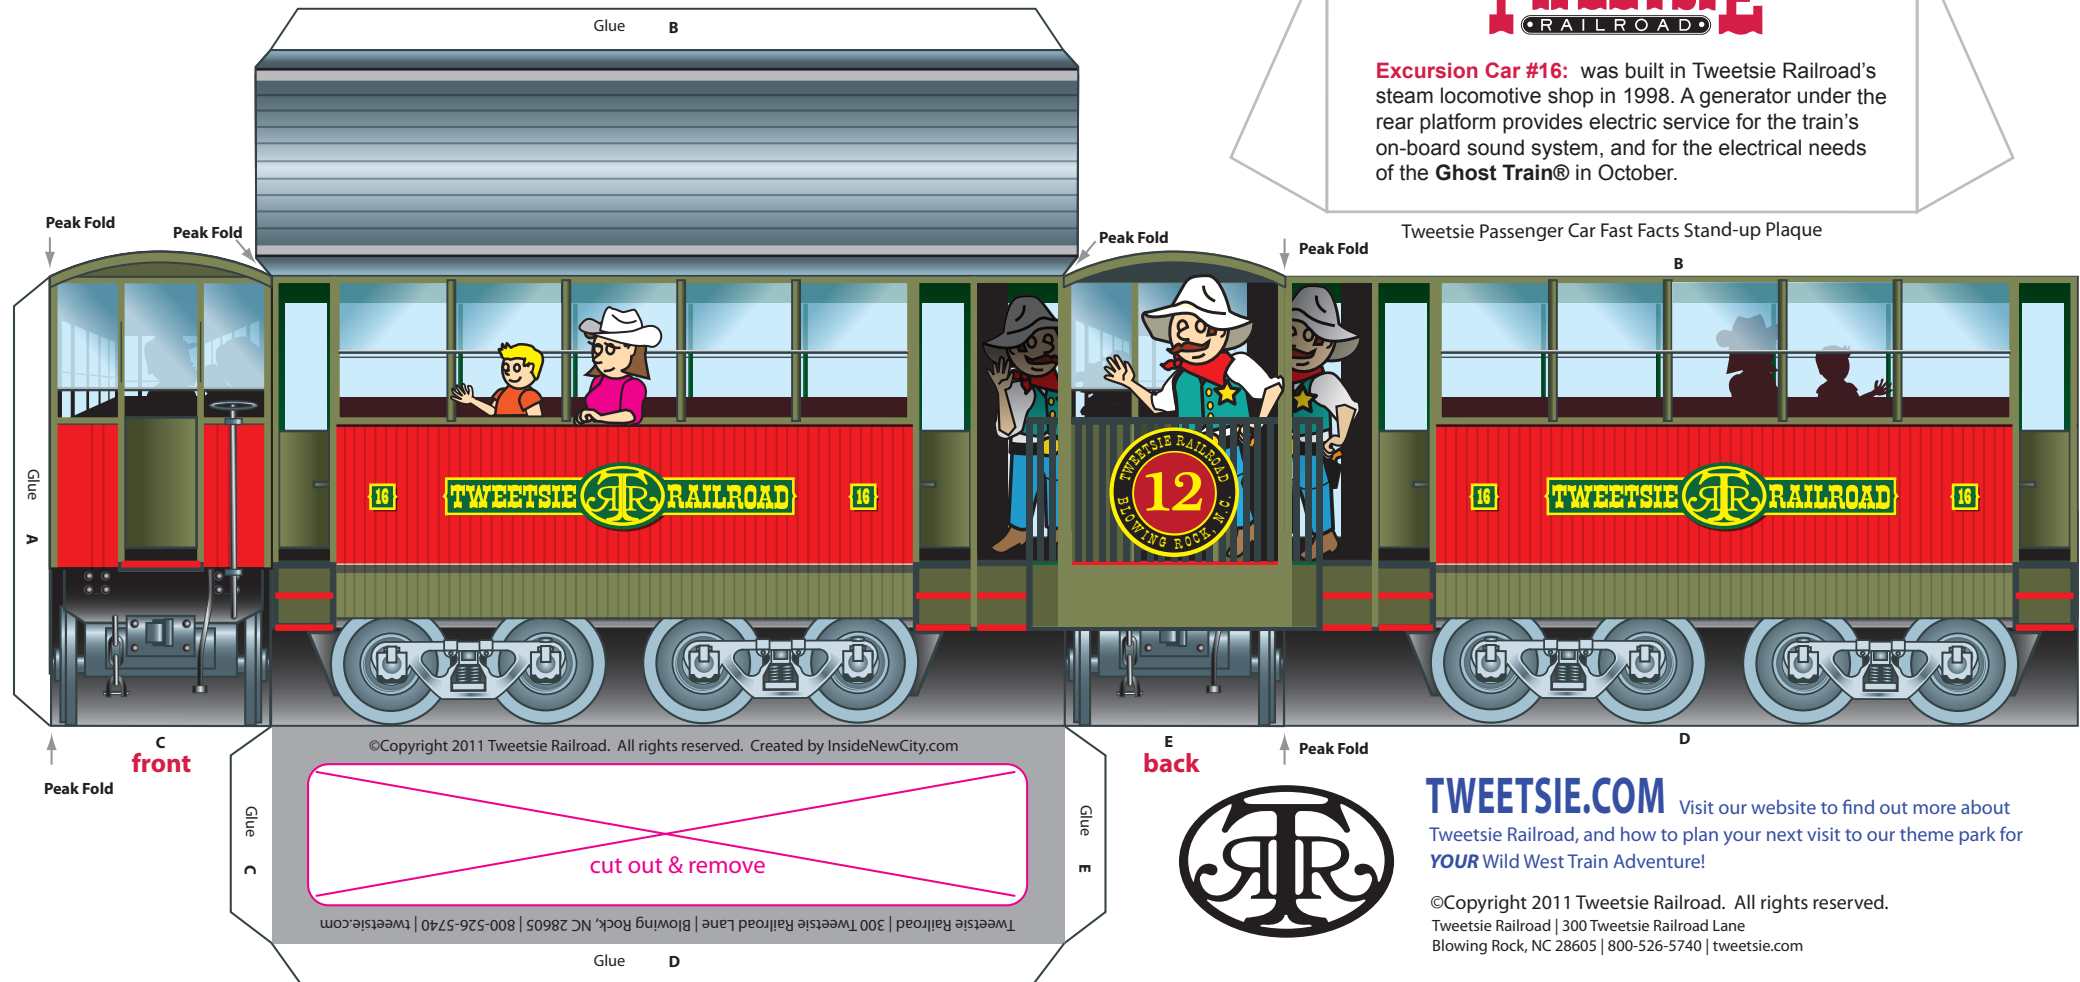

TWEETSIE® RAILROAD

Excursion Car #16: was built in Tweetsie Railroad's steam locomotive shop in 1998. A generator under the rear platform provides electric service for the train's on-board sound system, and for the electrical needs of the **Ghost Train®** in October.

Tweetsie Passenger Car Fast Facts Stand-up Plaque