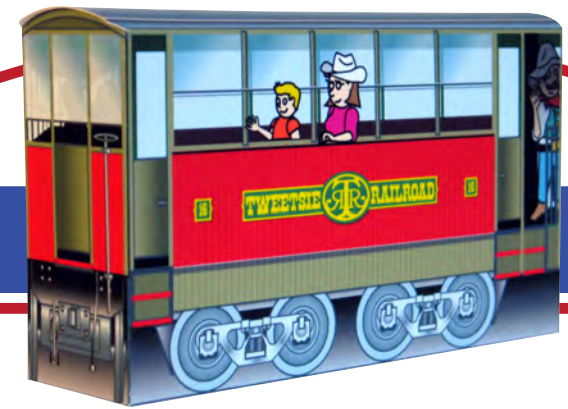

Build
Your
Own

TWEETSIE® RAILROAD

Refer to Assembly
Instructions Sheet