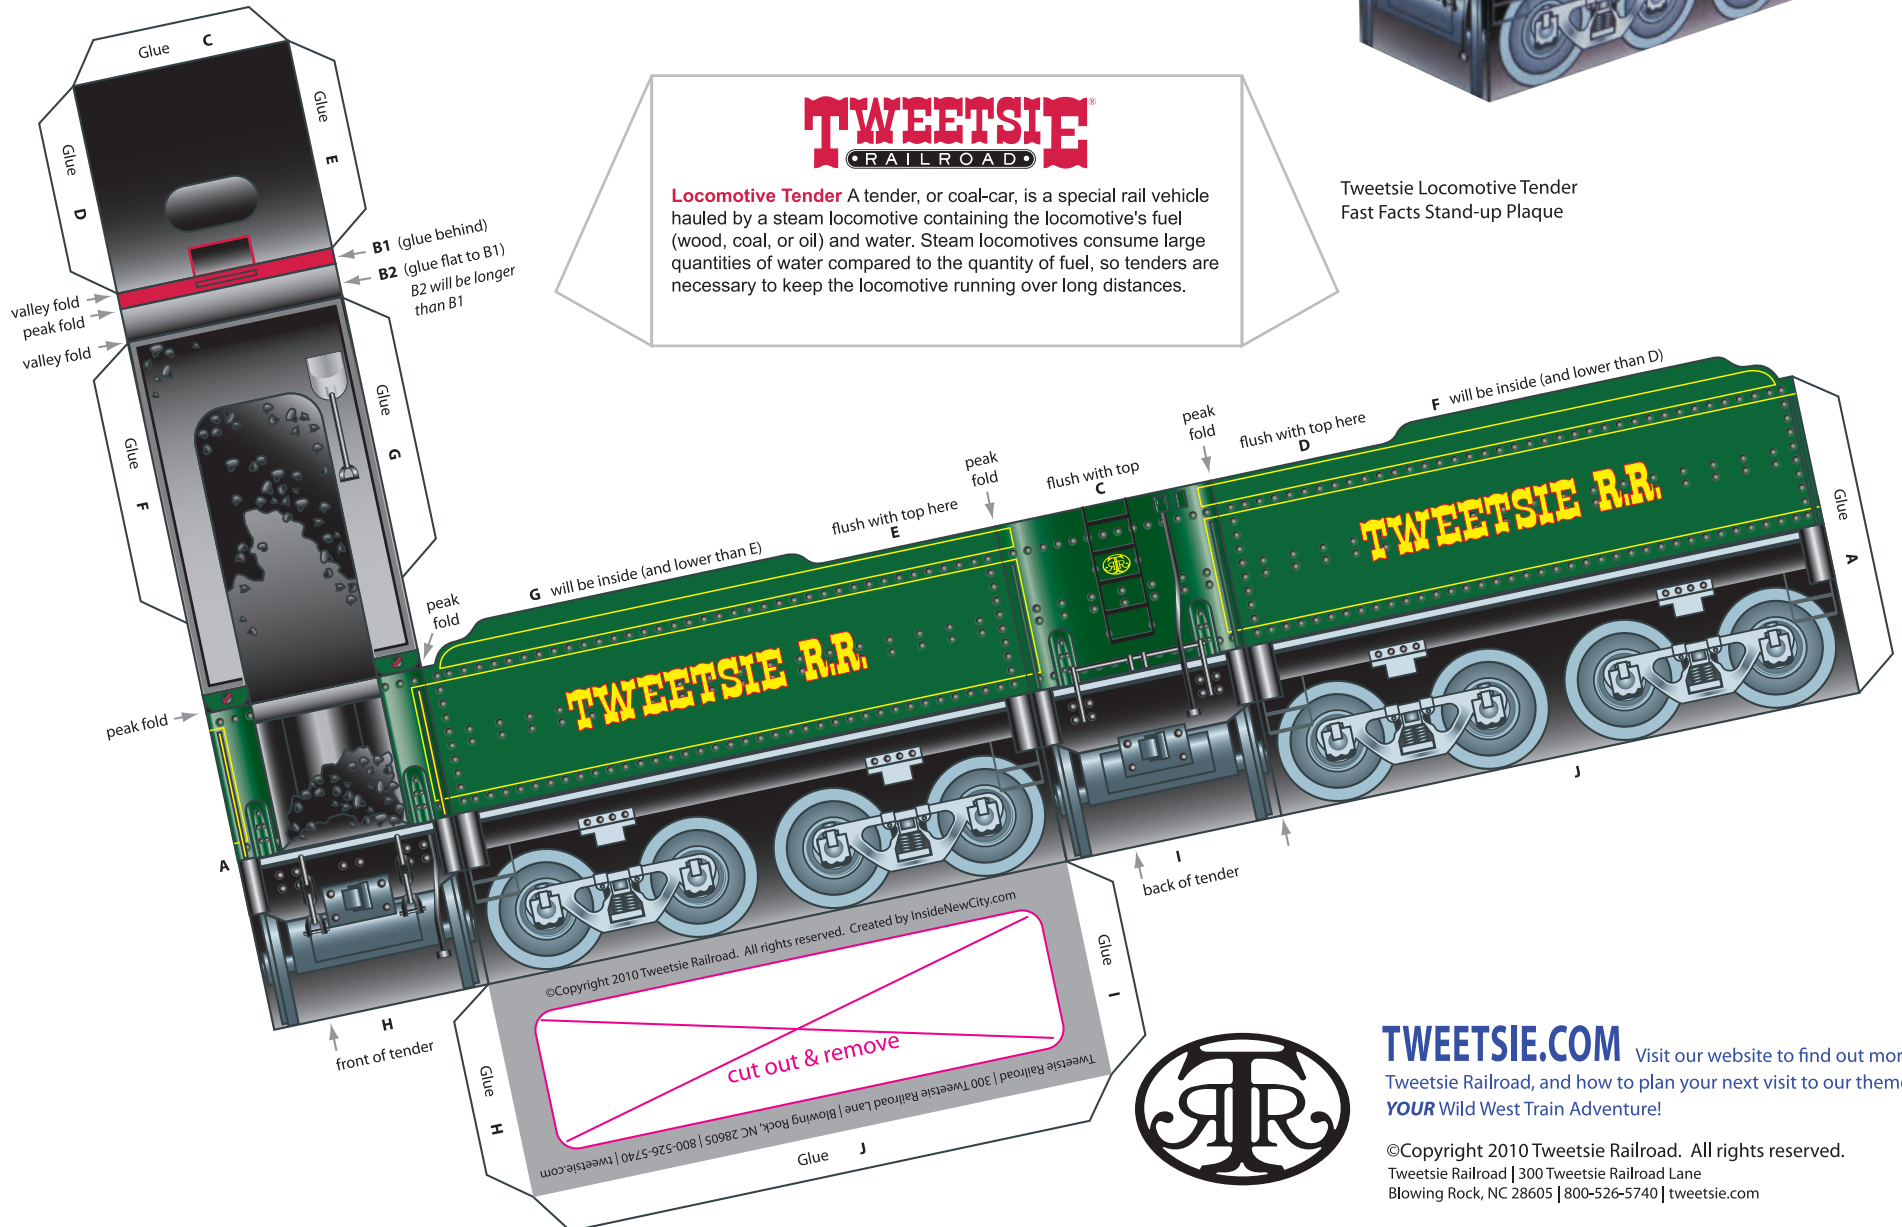

# TWEETSIE<sup>®</sup>

RAILROAD

Refer to Assembly Instructions Sheet

## 3-D Locomotive Tender

### Parts & Pieces Sheet 2A

Tweetsie Locomotive Tender  
Fast Facts Stand-up Plaque

**Locomotive Tender** A tender, or coal-car, is a special rail vehicle hauled by a steam locomotive containing the locomotive's fuel (wood, coal, or oil) and water. Steam locomotives consume large quantities of water compared to the quantity of fuel, so tenders are necessary to keep the locomotive running over long distances.